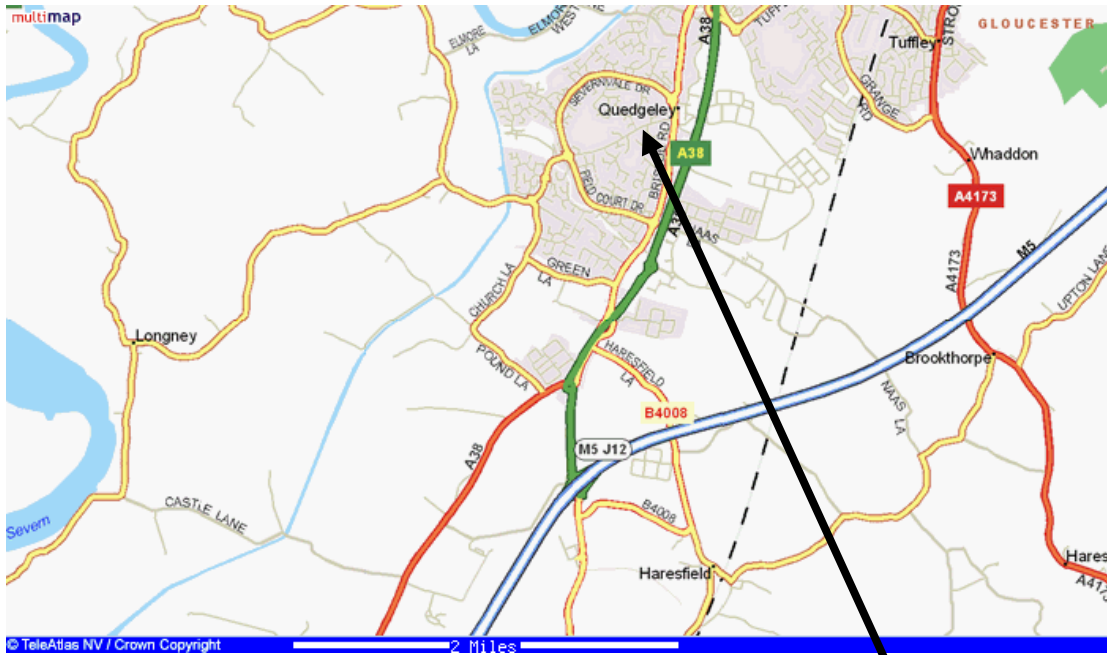

Route to Business To Business

If you leave the M5 at Junction 12 and head towards Hardwicke / Quedgeley / Gloucester, at the first round about take the third exit. (A38). Just a little way along this take a slip round to the left, signposted Hardwicke /Quedgeley (B4008). At the first round about go straight over and continue on the B4008. About a quarter of a mile along you will come to another round about, take the first exit (but not into Tesco). After 500 yards take the first left turn, carry on until you get to a "T" junction, turn left. Carry on until the end of that road, it is a blind end, to the right is a small car park, beyond that car park is Adamson House Business Centre.